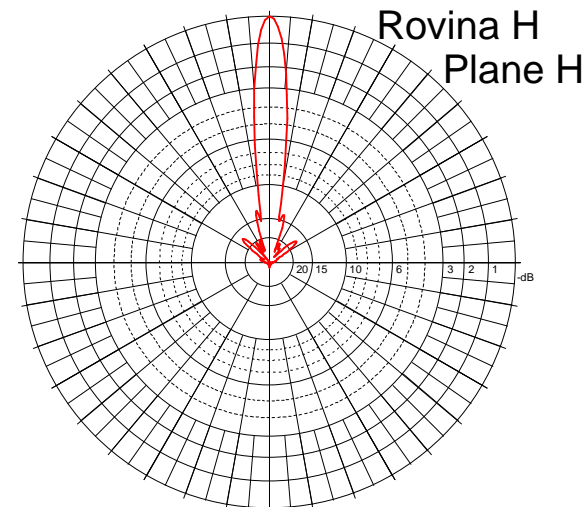

JRC-24 EXTREM

Doporučujeme příslušenství:
GentleBOX JR-200
více na www.jirous.com

We recommend accessories:
GentleBOX JR-200
more at www.jirous.com

Horizontální polarizace
Horizontal polarization

Nová povrchová úprava zářiče.
Ekologicky šetrnější, s
prodlouženou životností.

New surface finish of radiator.
Environmentally friendly, long lifetime.

Vertikální polarizace. Konektor nahoru!
Vertical polarization. Connector UP!

Kmitočtové pásmo	5,0– 5,95 GHz
Zisk	22_{5,2GHz} – 23,5_{5,8GHz} dBi
PSV_{5,35 – 5,9 GHz}	≤ 1,5
Vyzařovací úhel	8,8° (-3dB)
Předozadní poměr	>35dB
Konektor	N – Female
Ø Paraboly	38 cm

Frequency range	5,0 – 5,95 GHz
Gain	22_{5,2GHz} – 23,5_{5,8GHz} dBi
VSWR_{5,35 – 5,9 GHz}	≤ 1,5
Beamwith	8,8° (-3dB)
Front to back ratio	>35dB
Connektor	N – Female
Parabola Ø	38 cm